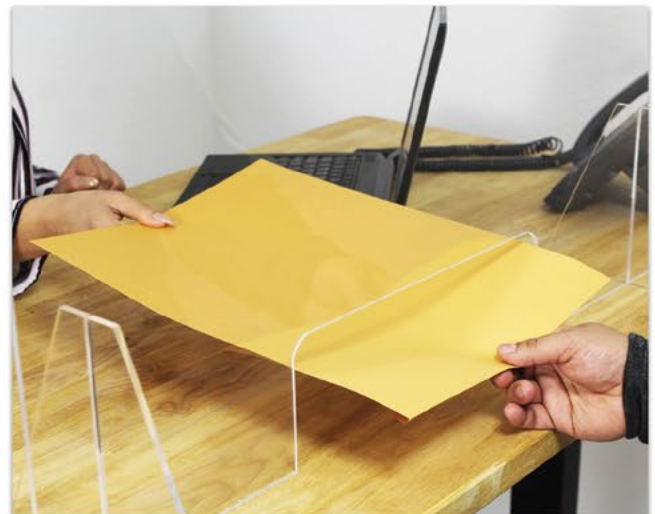

With Pass-Through